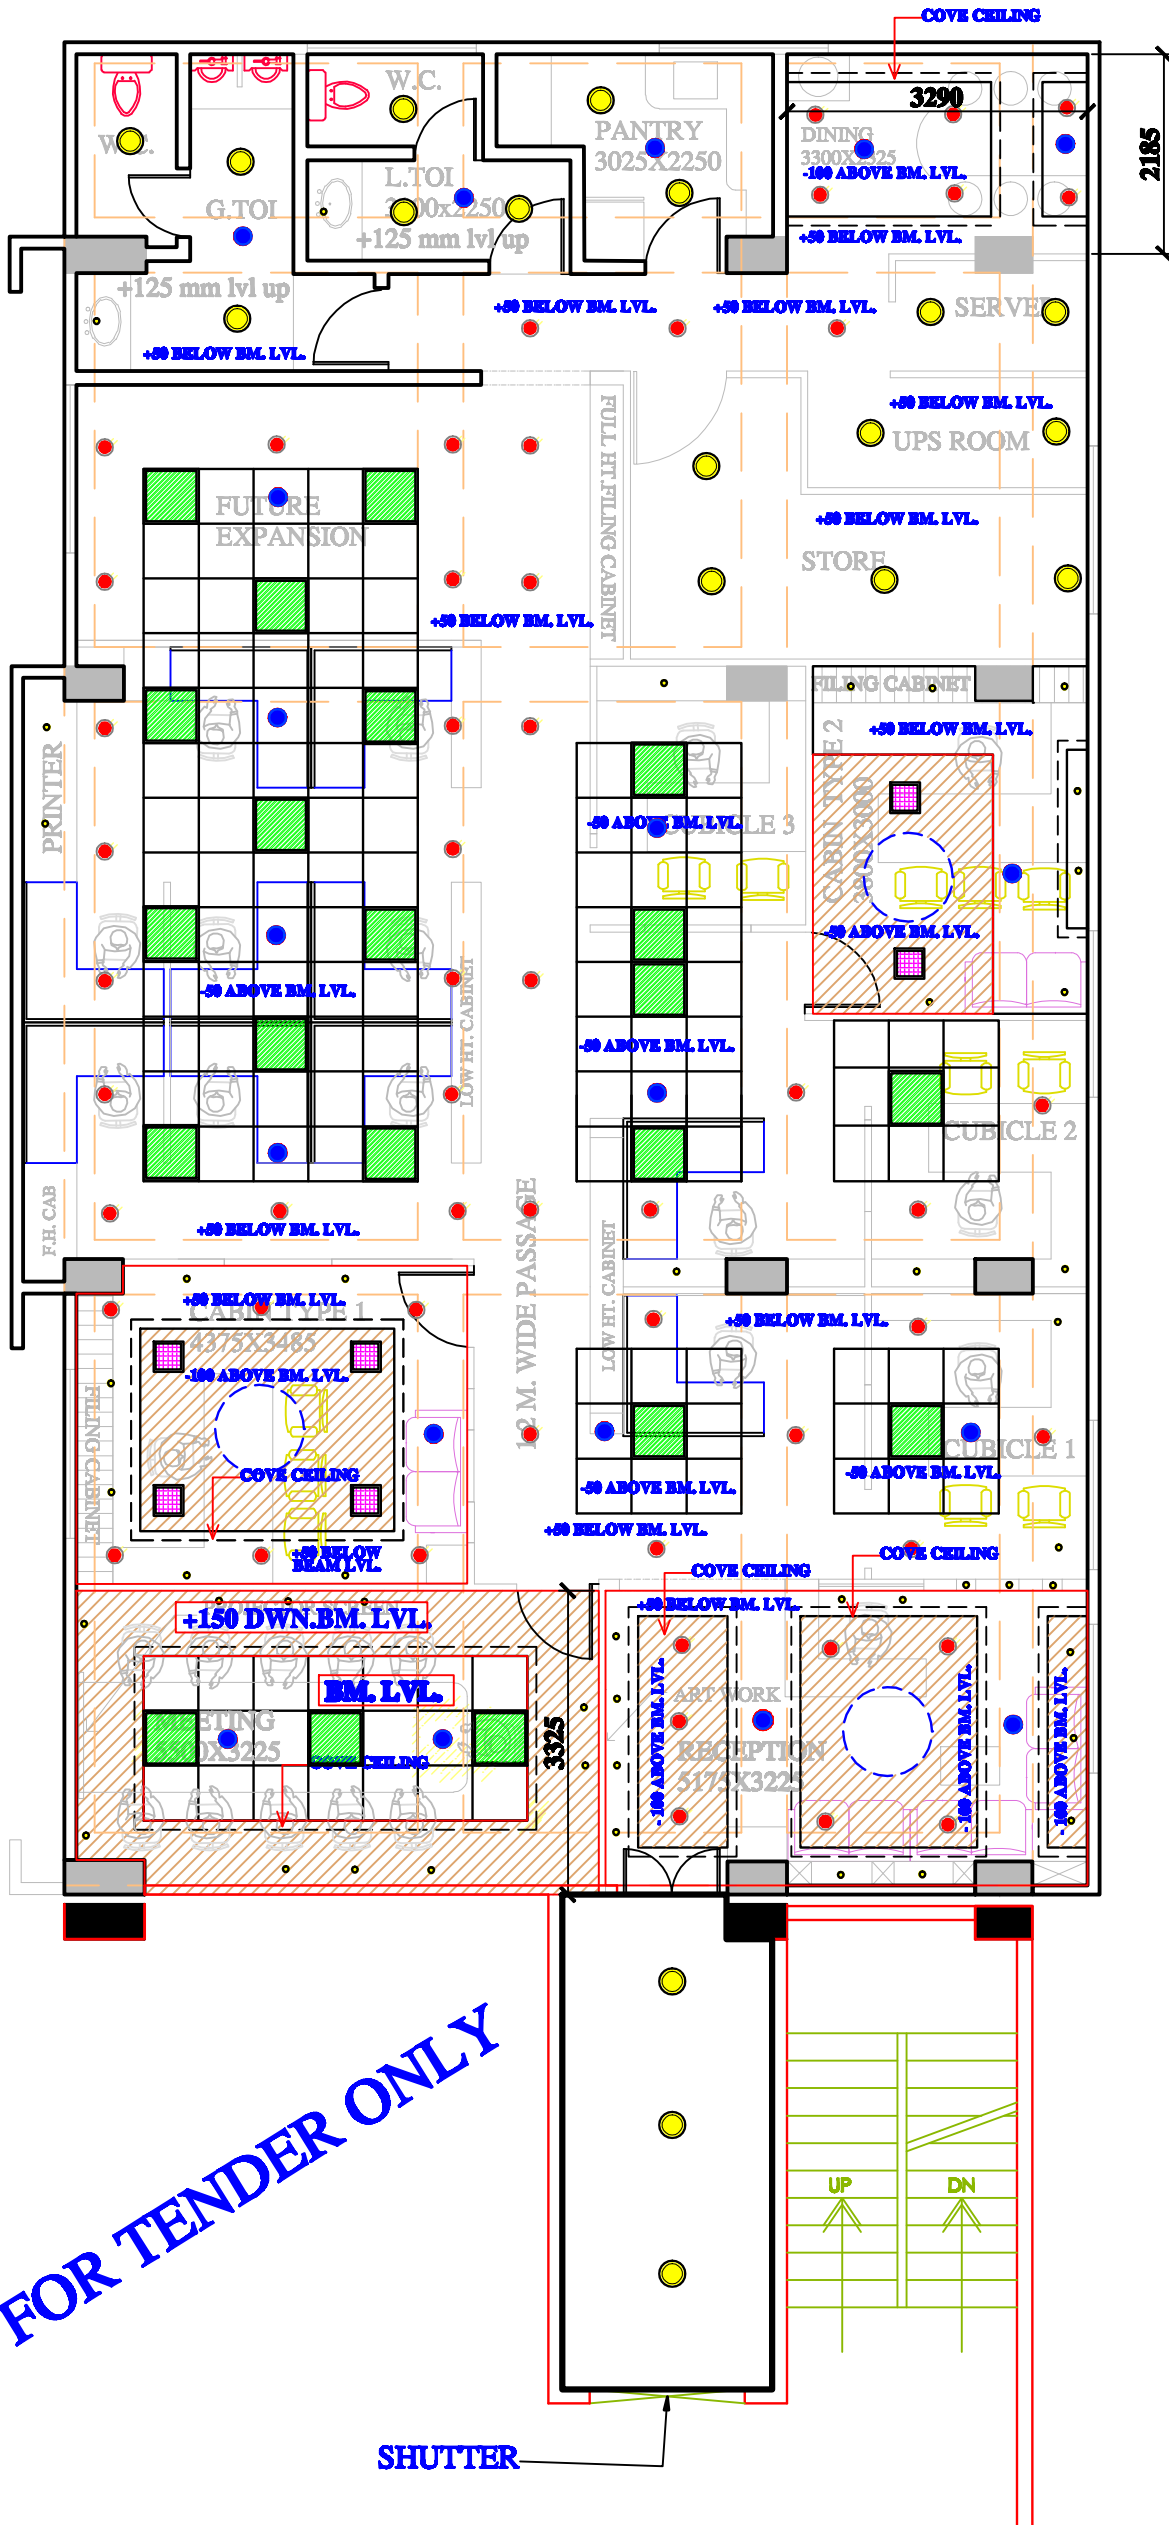

-  13W ULTRA SLIM LED
-  36 W LED PANEL (600X600)
-  10 W LED
-  6 W LED
-  3 W LED
-  SPEAKER

ISSUED FOR TENDER ONLY

CLIENT:  
SIDBI

DETAILS:  
REFLECTED CEILING PLAN

REVISION:  
05

DATE:  
13.9.2016